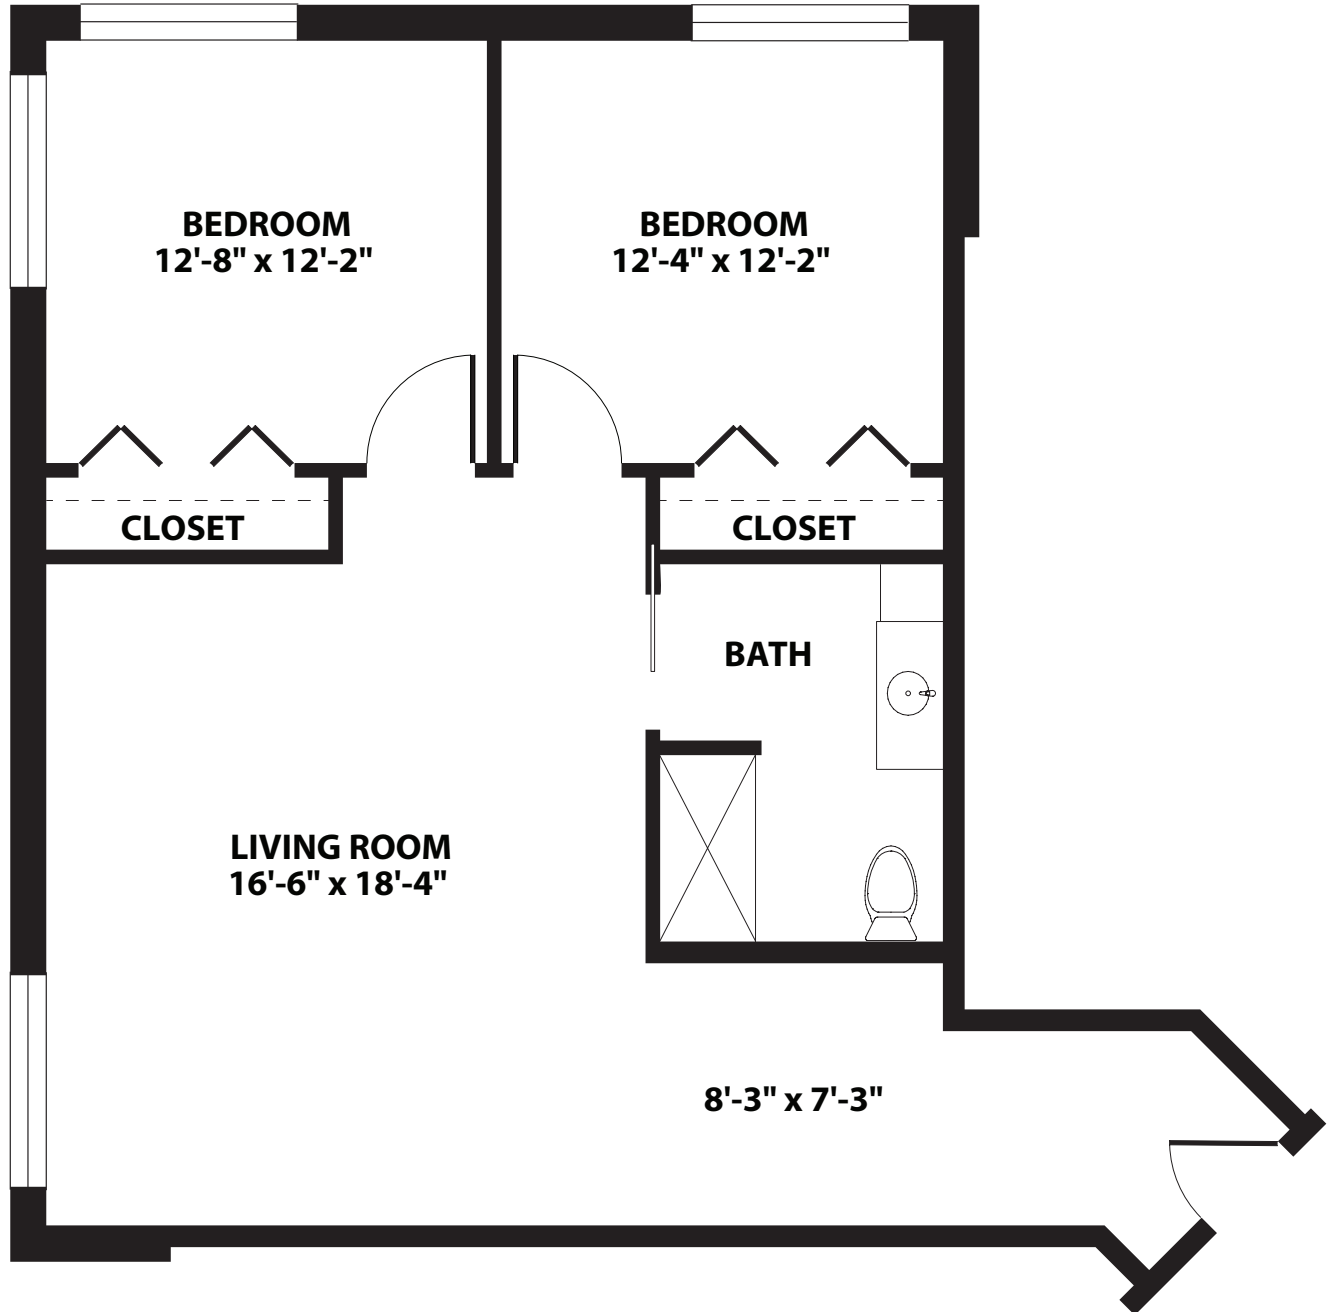

THE TERRACE MEMORY SUPPORT

MORNING GLORY

2 BEDROOM (FLOORS 1 AND 2)

906 sq. ft.

PRESBYTERIAN
VILLAGE NORTH

FOREFRONT LIVING

8600 Skyline Drive | Dallas, TX 75243
214.355.9015 | presvillagenorth.org

*Size and dimensions may vary
3/16" scale