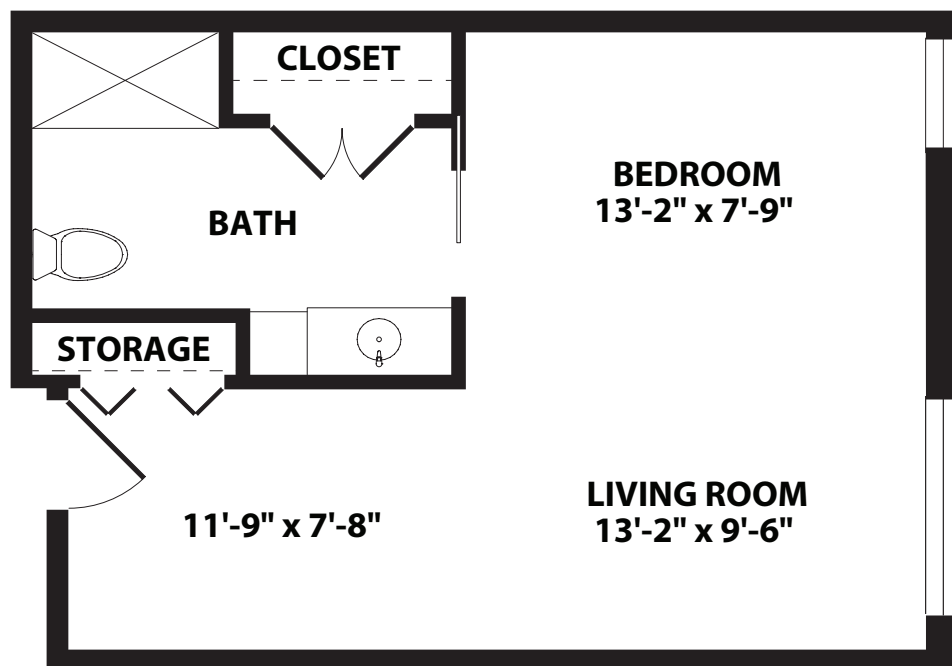

THE TERRACE MEMORY SUPPORT

# BLUEBONNET

STUDIO (FLOORS 1 AND 2)

448 sq. ft.

**PRESBYTERIAN**  
VILLAGE NORTH

FOREFRONT LIVING

8600 Skyline Drive | Dallas, TX 75243  
214.355.9015 | [presvillagenorth.org](http://presvillagenorth.org)

\*Size and dimensions may vary  
3/16" scale