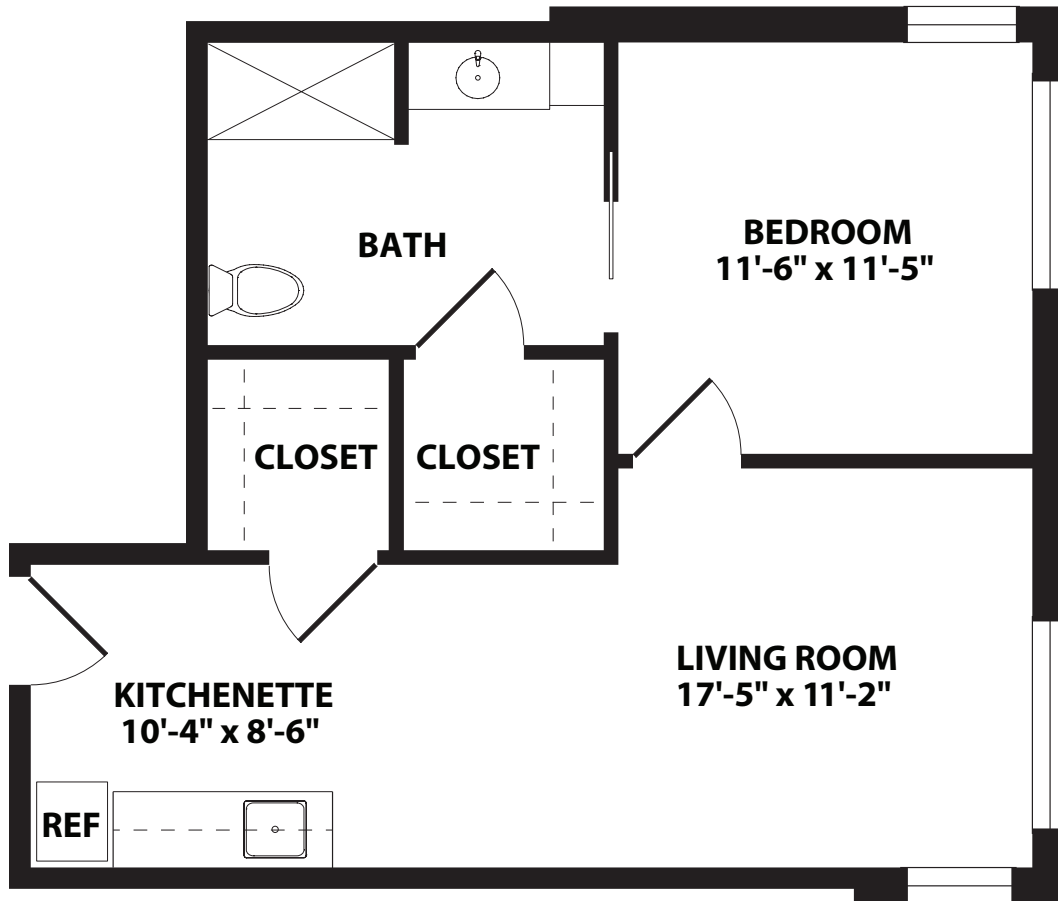

THE TERRACE ASSISTED LIVING

PRIMROSE

1 BEDROOM

597 sq. ft.

PRESBYTERIAN
VILLAGE NORTH

FOREFRONT LIVING

8600 Skyline Drive | Dallas, TX 75243
214.355.9015 | presvillagenorth.org

*Size and dimensions may vary
3/16" scale