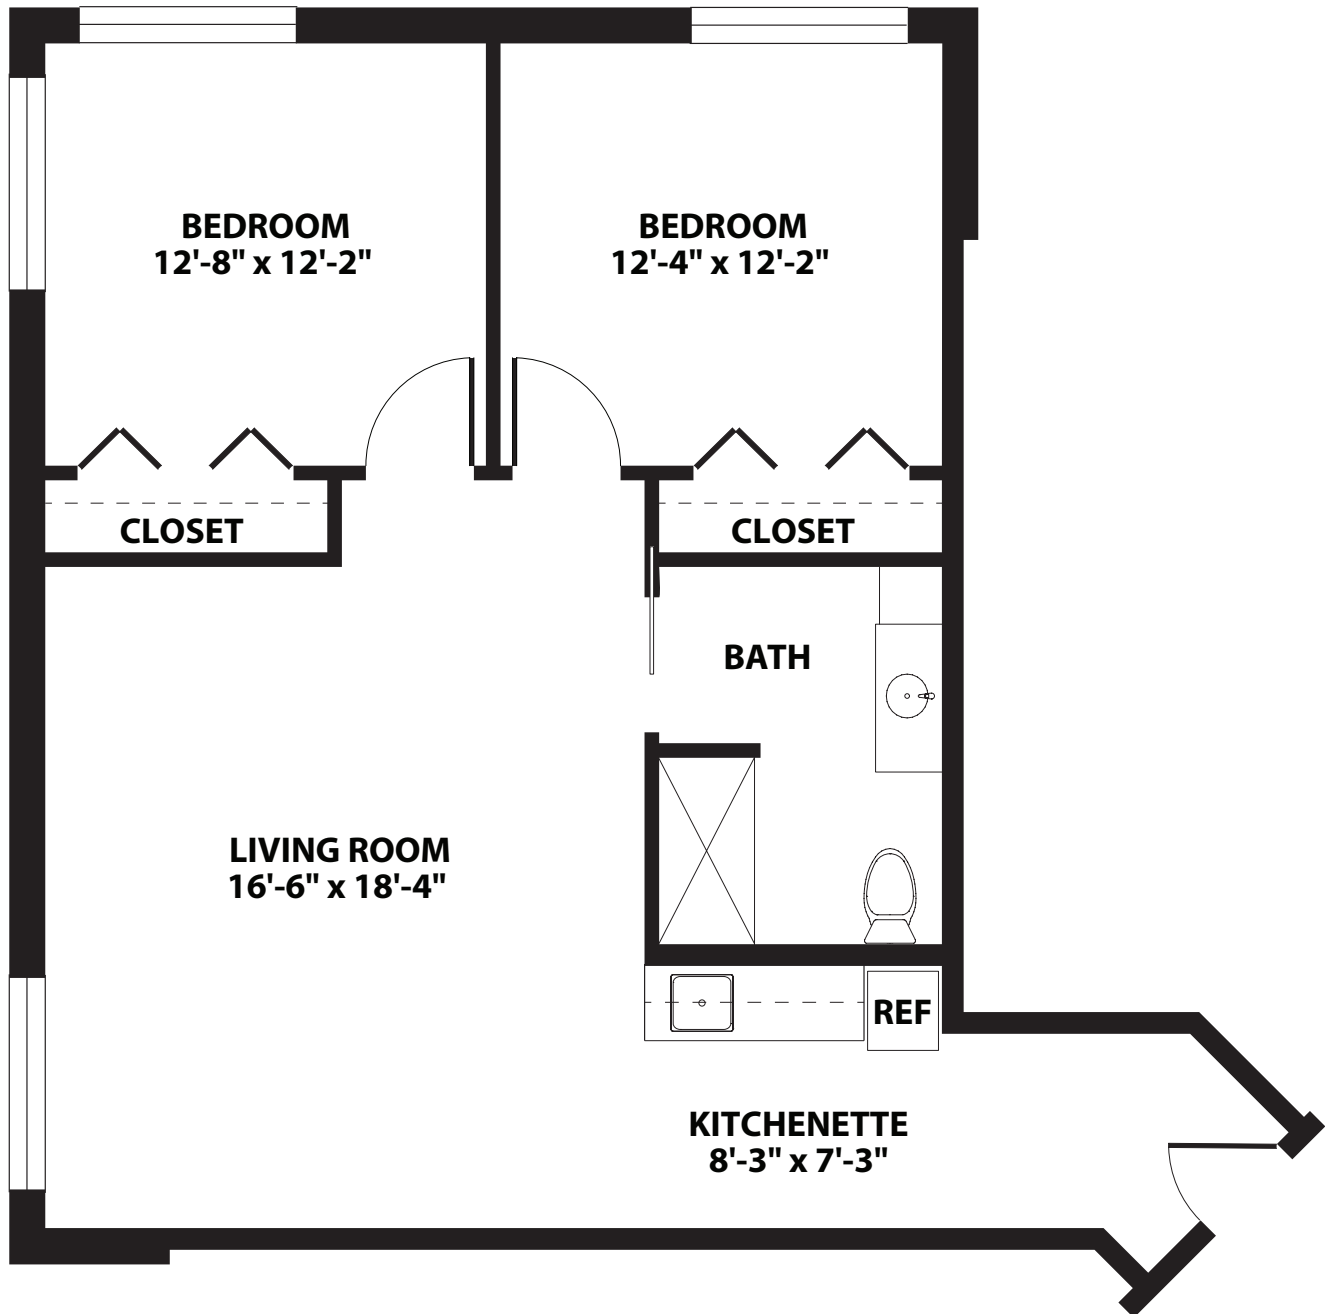

THE TERRACE ASSISTED LIVING  
**MORNING GLORY**

2 BEDROOM

906 sq. ft.

**PRESBYTERIAN**  
VILLAGE NORTH

FOREFRONT LIVING

8600 Skyline Drive | Dallas, TX 75243  
214.355.9015 | [presvillagenorth.org](http://presvillagenorth.org)

\*Size and dimensions may vary  
3/16" scale