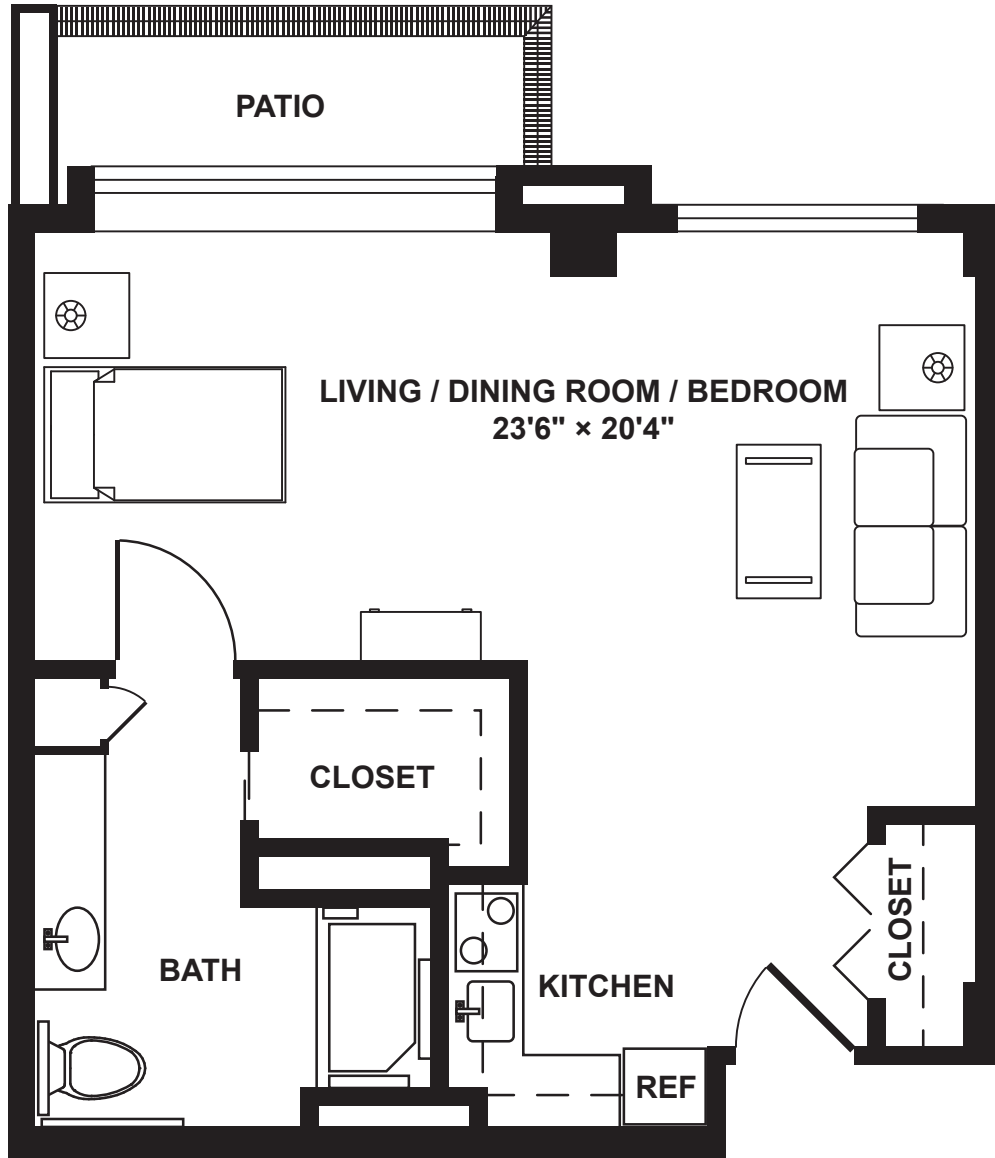

JOYCE HALL

STUDIO B

PRESBYTERIAN
VILLAGE NORTH

FOREFRONT LIVING

8600 Skyline Drive | Dallas, TX 75243
214.355.9015 | presvillagenorth.org

*Size and dimensions may vary