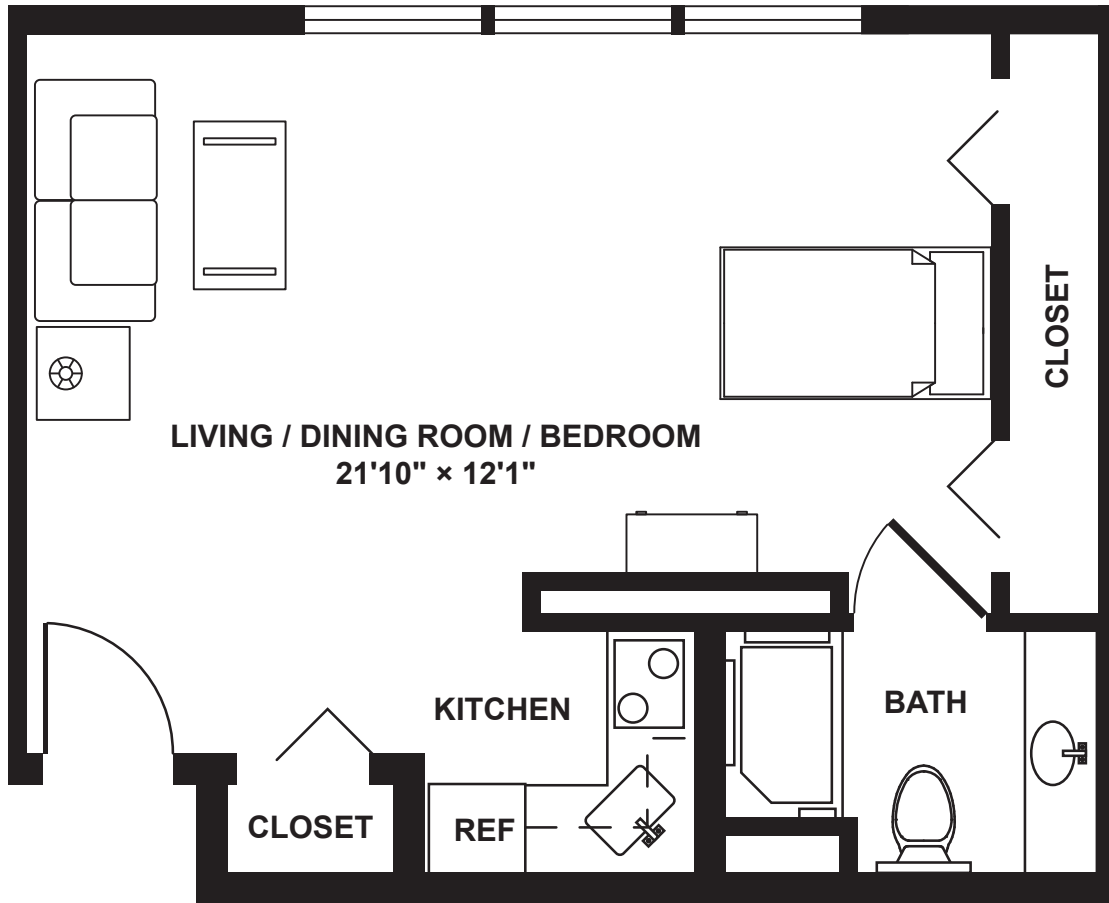

JOYCE HALL

STUDIO A

PRESBYTERIAN
VILLAGE NORTH

FOREFRONT LIVING

8600 Skyline Drive | Dallas, TX 75243
214.355.9015 | presvillagenorth.org

*Size and dimensions may vary