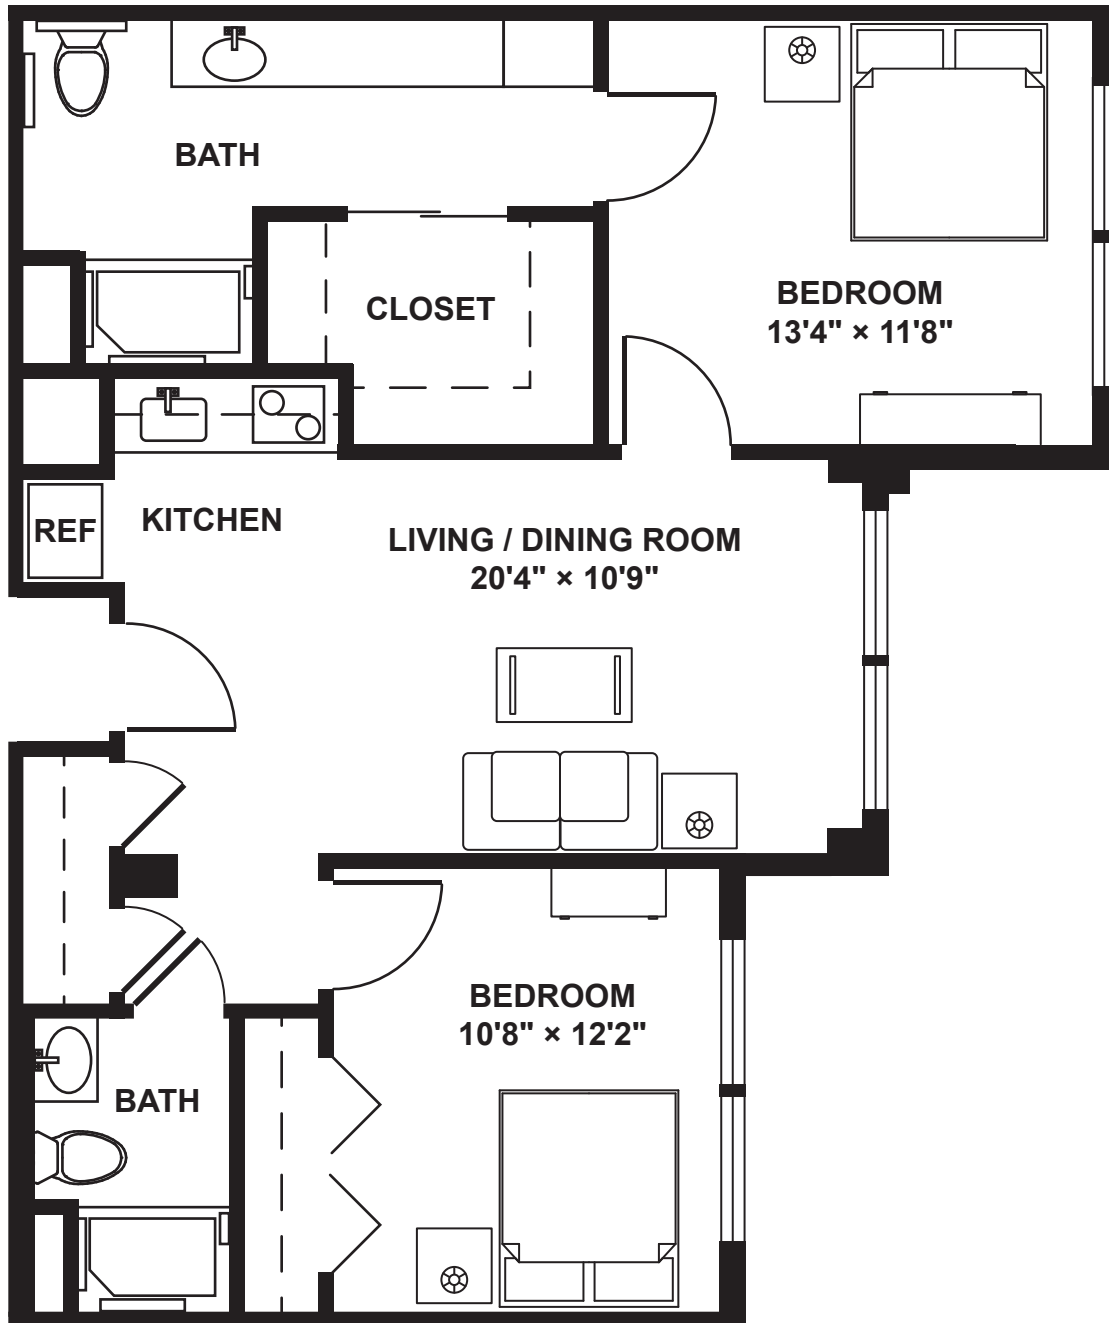

JOYCE HALL

TWO BEDROOM

PRESBYTERIAN
VILLAGE NORTH

FOREFRONT LIVING

8600 Skyline Drive | Dallas, TX 75243
214.355.9015 | presvillagenorth.org

*Size and dimensions may vary